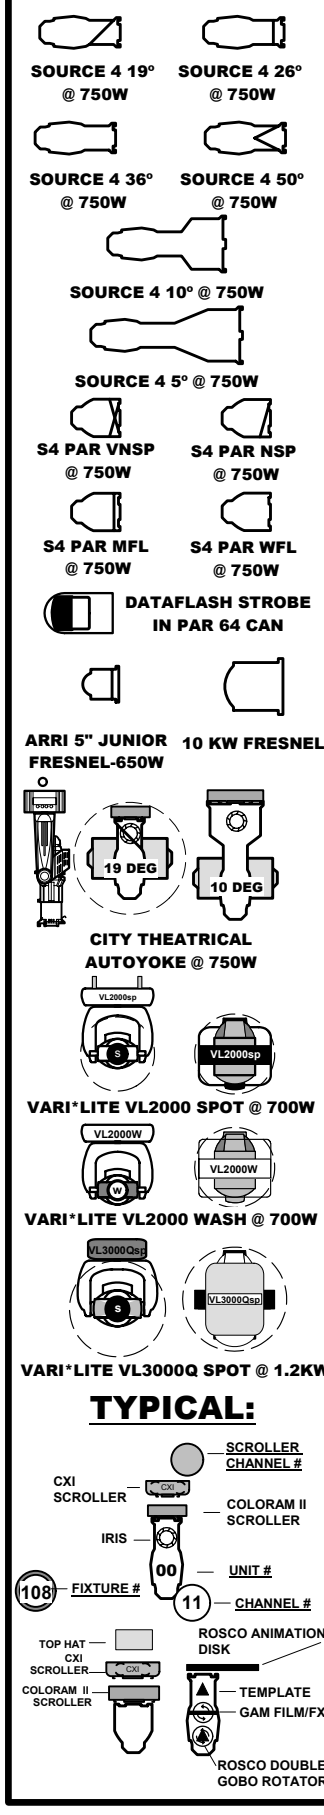

SYMBOLS:

TYPICAL:

REVISION	DESCRIPTION	DATE
REVISED: REDUCTION		9/20/04
NEW GROUNDPLAN		11/12/04
NEW FIXTURE #/FOOTLIGHTS		02/01/05
REVISIONS		03/06/05

NATIONAL TOUR 2005

DIRECTED BY: JOE MANTELLO
LIGHTING DESIGNED BY: KENNETH POSNER
SCENERY DESIGNED BY: EUGENE LEE
ASSOCIATE L.D.: KAREN SPAHN
ASSISTANT L.D.: AARON SPIVEY
PRODUCTION ELEC.: ROBERT FEHRBACH
PRODUCTION SUPERVISOR: JAKE BELL

WICKED
OVERHEAD/DECK ELECTRICS

SCALE: 1/4" = 1'-0"

DATE: 06/22/05

DRAWN: KS

2 of 4

GENERAL NOTES

Ladder positions must be stiffened to prevent movement.
Trim heights on Overhead Electrics and Ladders are from Stage Deck to Hanging Pipe.
All moving lights hung in Ladders, Booms must hang on 1 1/2" pipe.
All ellipsoidals are ETC Source 4 with template slot, shutters, safety cable (black), C-clamp and color frame (black).
Align all ellipsoidals prior to installation.
Stiffen all lighting booms.
All electrics to receive final trim at focus: Do not chain off or tie off before focus is complete.
Exact placement of all booms, floor mounted units to be determined by lighting designer on site.
Provide spare units of all types.
Please single circuit units.
Provide spare circuits at all positions.
Provide donuts for all template units.
Please have Blackwrap, Black Tac and spare L209, R132, R119, R114 and R104 on hand at focus.
Provide scroller cooling fan on/off control (by position) via lighting console.
Please consult paperwork for units requiring top-hats.
All striplights to have glass filters.

BOUNCE	#4 ELECTRIC W/TOWERS & GROUNDROW
NEUTRAL DROP (W/PAINED ARCH)	
SHIZ DROP	
POPPY DROP	
SCRIM	
MASKING LEGS	
MIAMI KO WINDOW	
US BLACKOUT	
#3 ELECTRIC	
EMERALD CITY HANGER	
MONKEY CAGE	
US GEAR TRAVELERS	
CLOCK FACE	
CLOCK NUMBERS	
CLOCK PORTAL	
CLASSROOM CHARTS	
#2 ELECTRIC	
MIDSTAGE BLACKOUT	
SHIZ CURTAIN & PORTRAITS	
FOREST DROP	
POPPY HANGER & NESSA CURTAIN	
BRIDGE	
BRIDGE PORTAL	
MOVING TOWERS	
WIZOMANIA CURTAIN	
#1 ELECTRIC W/ NESSAROSE CHANDELIER	
MONKEY FLYING RIG	
BUBBLE CHAIR	
MIAMI KO HEADER	
PROSCENIUM PORTAL LEGS	
PROSCENIUM PORTAL HEADER