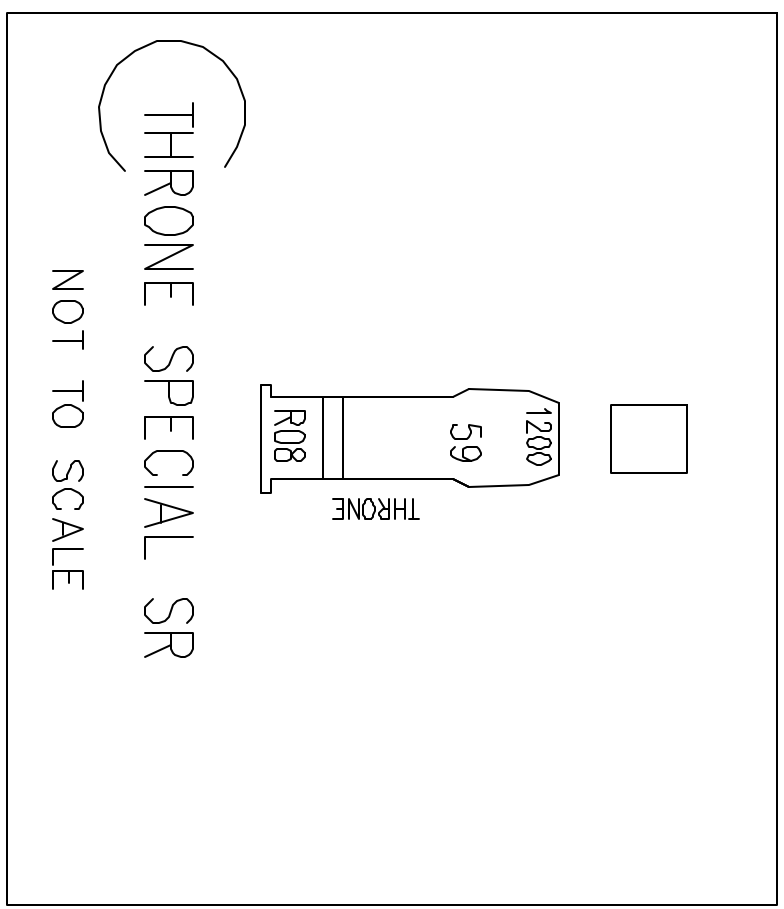

STAGE LEFT

STAGE RIGHT

NOTE:
HANG AS LOW AS POSSIBLE
AS FAR SL / SR AS POSSIBLE

SYMBOLS

ETC Source Four Zoom
(15-30 deg) 750W
ETC Source Four Zoom
(25-50 deg) 750W

LEGEND

House Circuit/
House Dimmer

Channel #
60 Instrument #
9 Focus
A Scroller Type
or color.

INDICATES TEMPLATE
SOURCE FOUR DROP-IN 189
 INDICATES MOSCO DOUBLE DARK ROTATION

AIDA - 1st NATIONAL TOUR
Lighting Designer: Natasha Katz
Associate LD: Edward Pierce
Production Electrician: Robert Fehribach
Head Electrician: Eric Rimes (312-953-0813 cell)