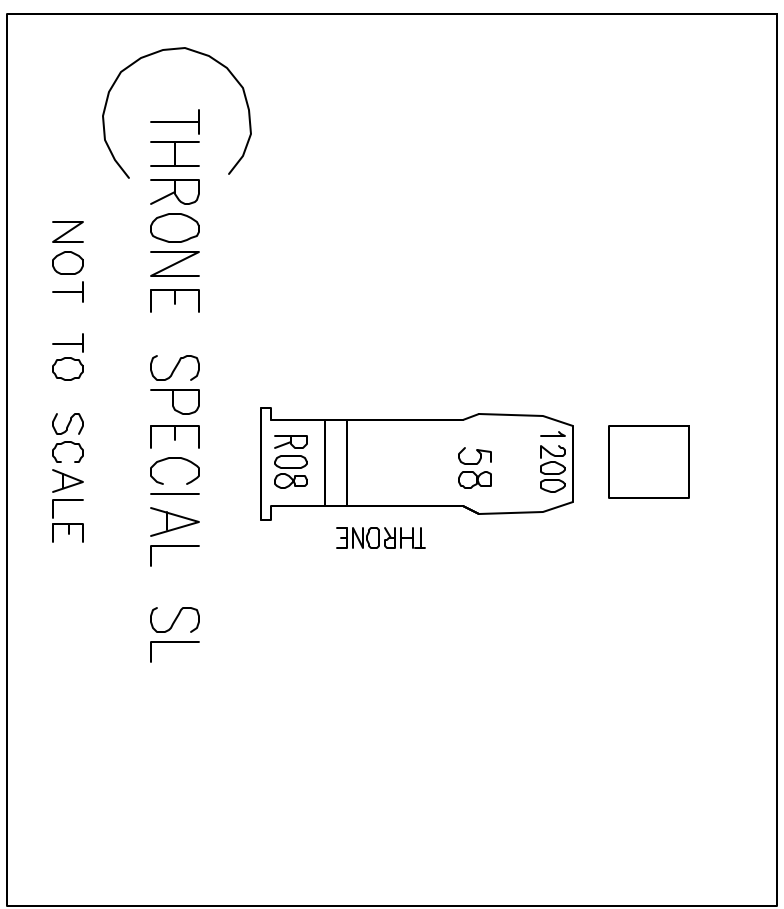

STAGE LEFT

STAGE RIGHT

NOTE:
HANG AS LOW AS POSSIBLE
AS FAR SL / SR AS POSSIBLE

SYMBOLS

ETC Source Four Zoom
(15-30 deg) 750W
ETC Source Four Zoom
(25-50 deg) 750W

LEGEND

House Circuit/
House Dimmer

Channel #
60 Instrument #
9 Focus
A Scroller Type
or color.

INDICATES TEMPLATE
SOURCE FOUR DROP-IN 189
 INDICATES MOSCO DOUBLE DARK ROTATION

AIDA - 1st NATIONAL TOUR
Lighting Designer: Natasha Katz
Associate LD: Edward Pierce
Production Electrician: Robert Fehribach
Head Electrician: Eric Rimes (312-953-0813 cell)