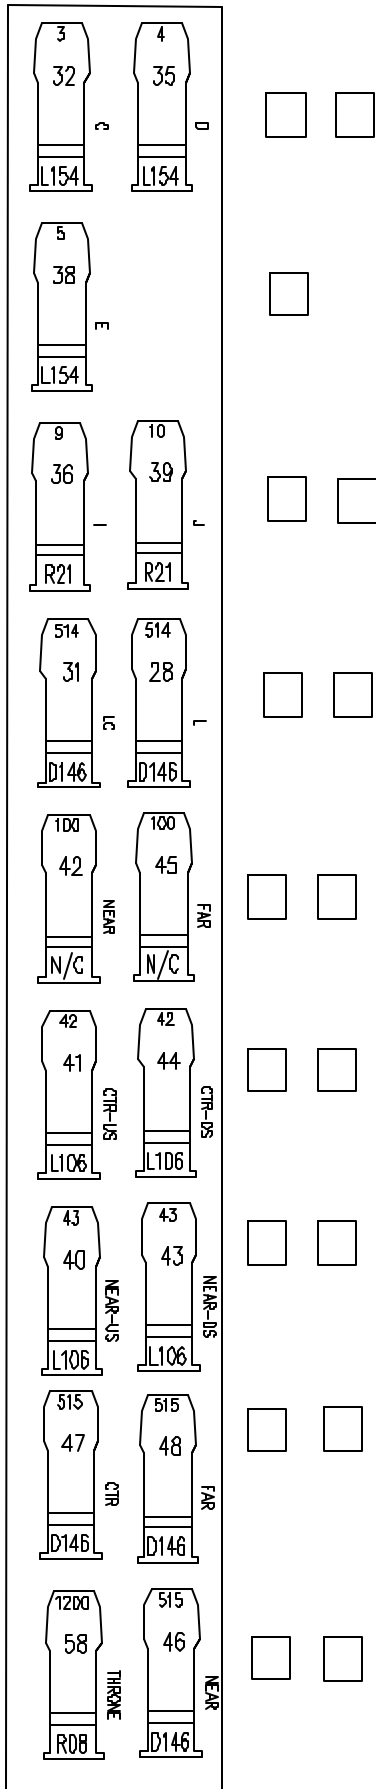

16"
TYPICAL

21" VERTICAL
CENTERS, TYPICAL

SYMBOLS

LEGEND

Notes:

- *Need 11 dimmable circuits.
- *Fill in house dimmer number in boxes provided.

Top units have orange markings.
Bottom units have green markings.

VER. "D"

BOX BOOM STAGE LEFT

NOT TO SCALE

NOTE:

HANG AS HIGH AS POSSIBLE

AIDA — 1st NATIONAL TOUR

Lighting Designer: Natasha Katz

Associate LD: Edward Pierce