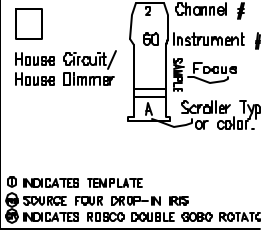

16"
TYPICAL

21" VERTICAL
CENTERS, TYPICAL

SYMBOLS

LEGEND

Notes:

- *Need 11 dimmable circuits.
- *Fill in house dimmer number in boxes provided.

Top units have orange markings.
Bottom units have green markings.