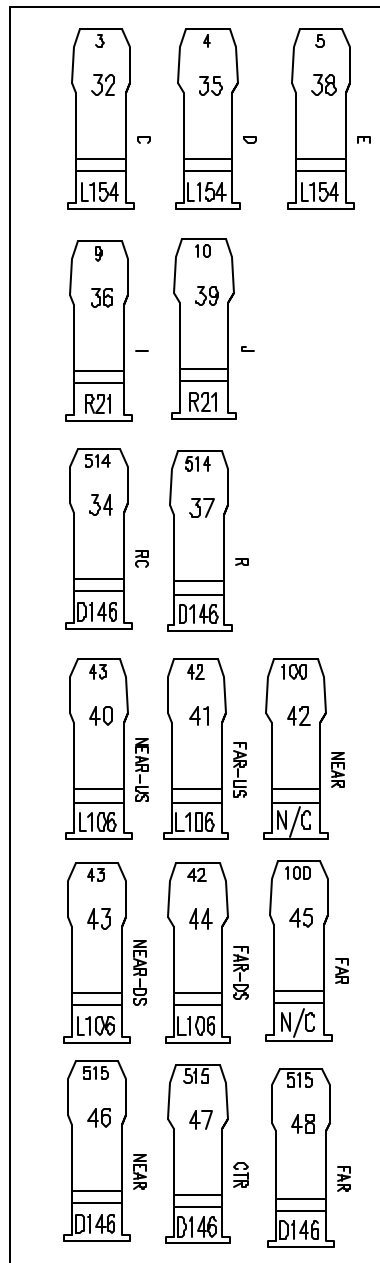

STAGE LEFT

STAGE RIGHT

21" VERTICAL CENTERS, TYPICAL

16" TYPICAL

NOTE:
HANG AS HIGH AS POSSIBLE

VER. "B"

BOX BOOM STAGE LEFT

NOT TO SCALE

SYMBOLS

- ETC Source Four Zoom (15-30 deg) 750w
- ETC Source Four Zoom (25-50 deg) 750w

LEGEND

- House Circuit/House Dimmer
- Channel # 60 / Instrument #
- Scroller Type or color
- ⊙ INDICATES TEMPLATE
- ⊕ SOURCE FOUR DROP-IN RIS
- ⊗ INDICATES ROSCO DOUBLE BOBO ROTATOR